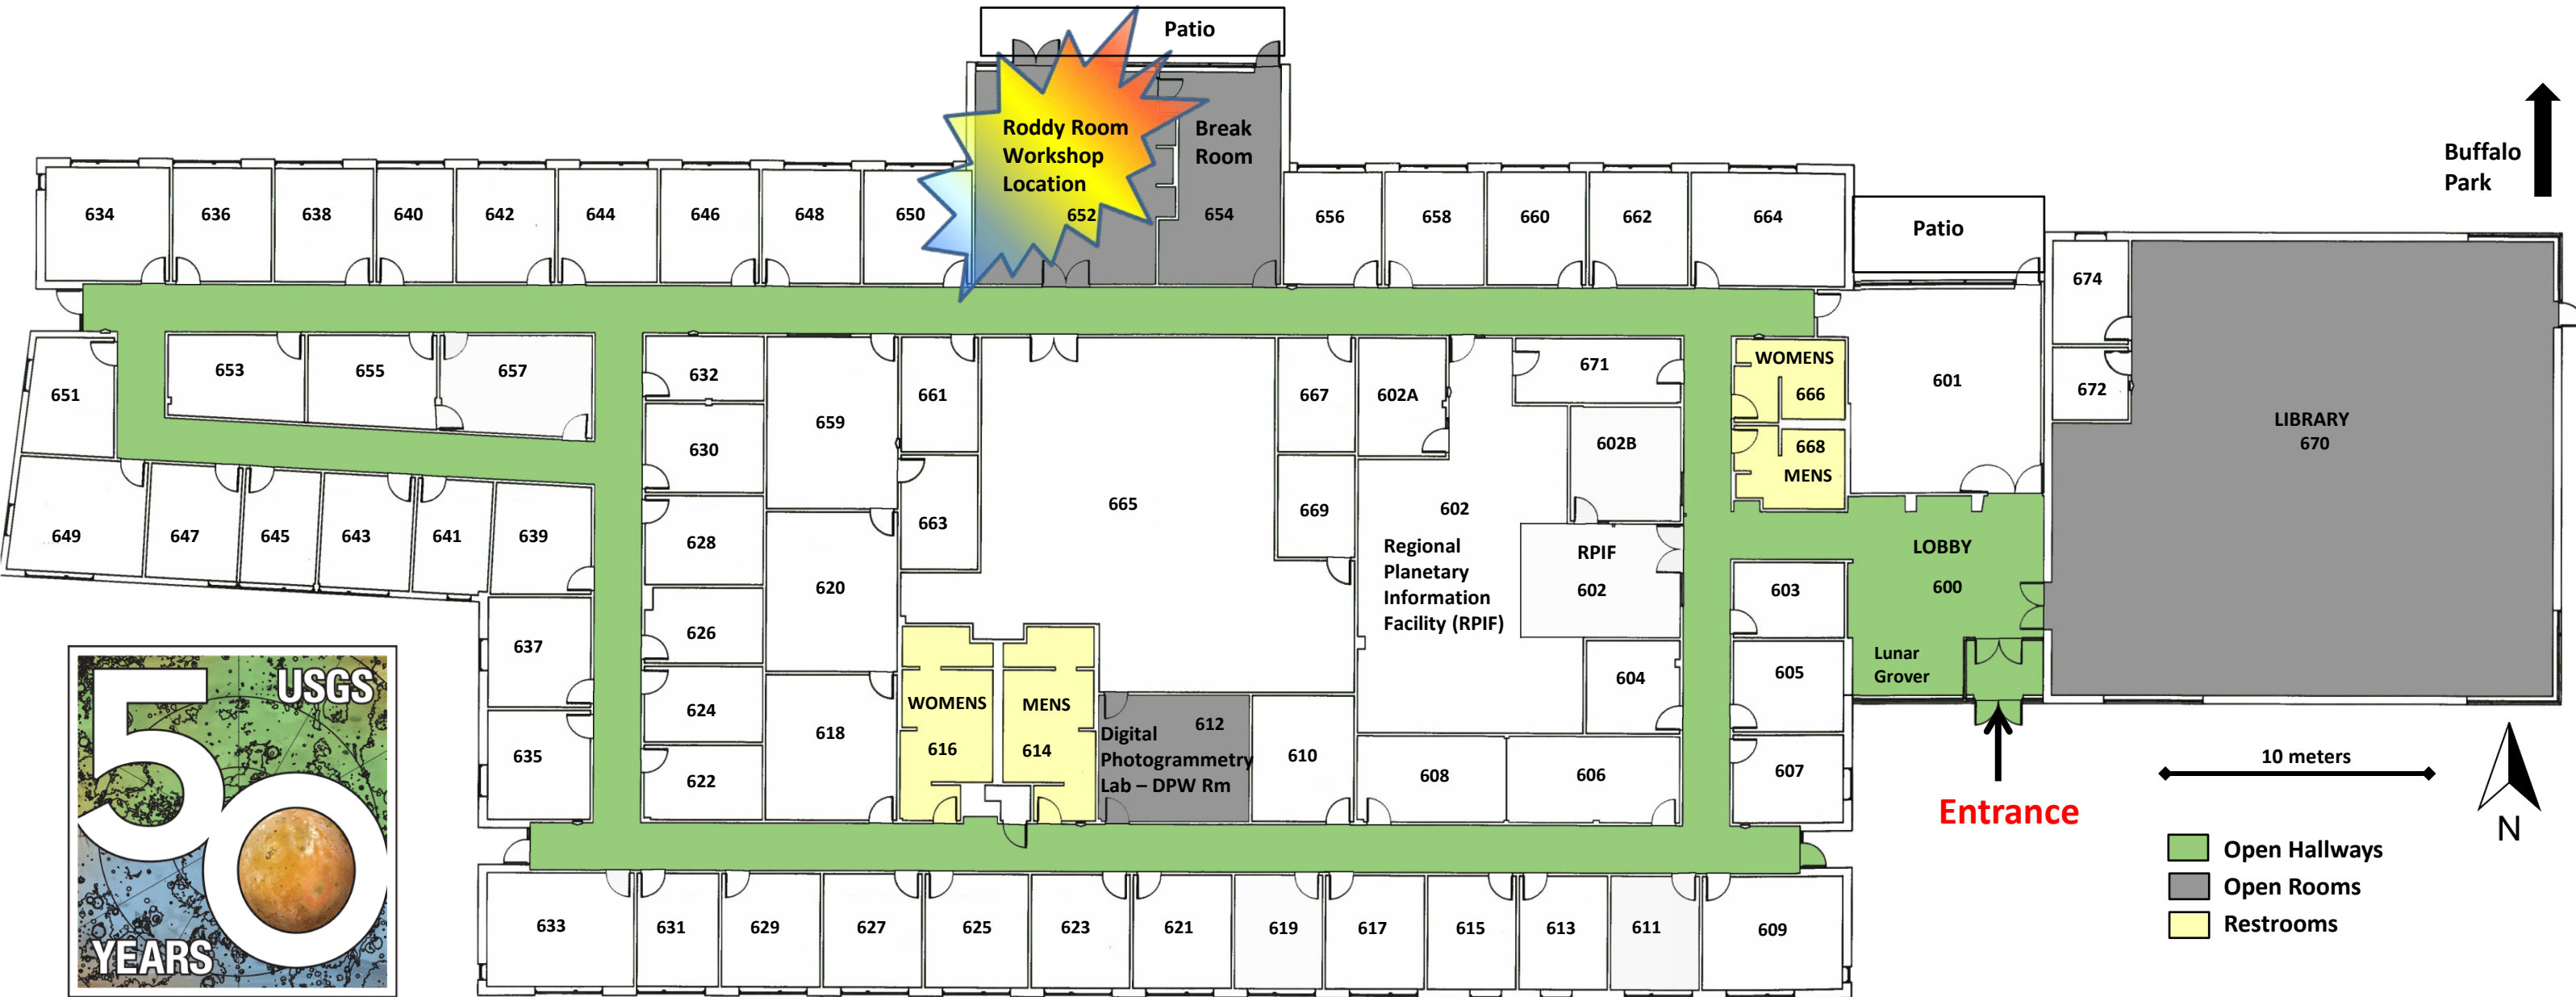

USGS Flagstaff Science Campus, Building 6: Astrogeology

SOCET SET® Workshop

2255 N Gemini Dr. (next to Buffalo Park)

**ASTROGEOLOGY
SCIENCE CENTER**
1963 - 2013